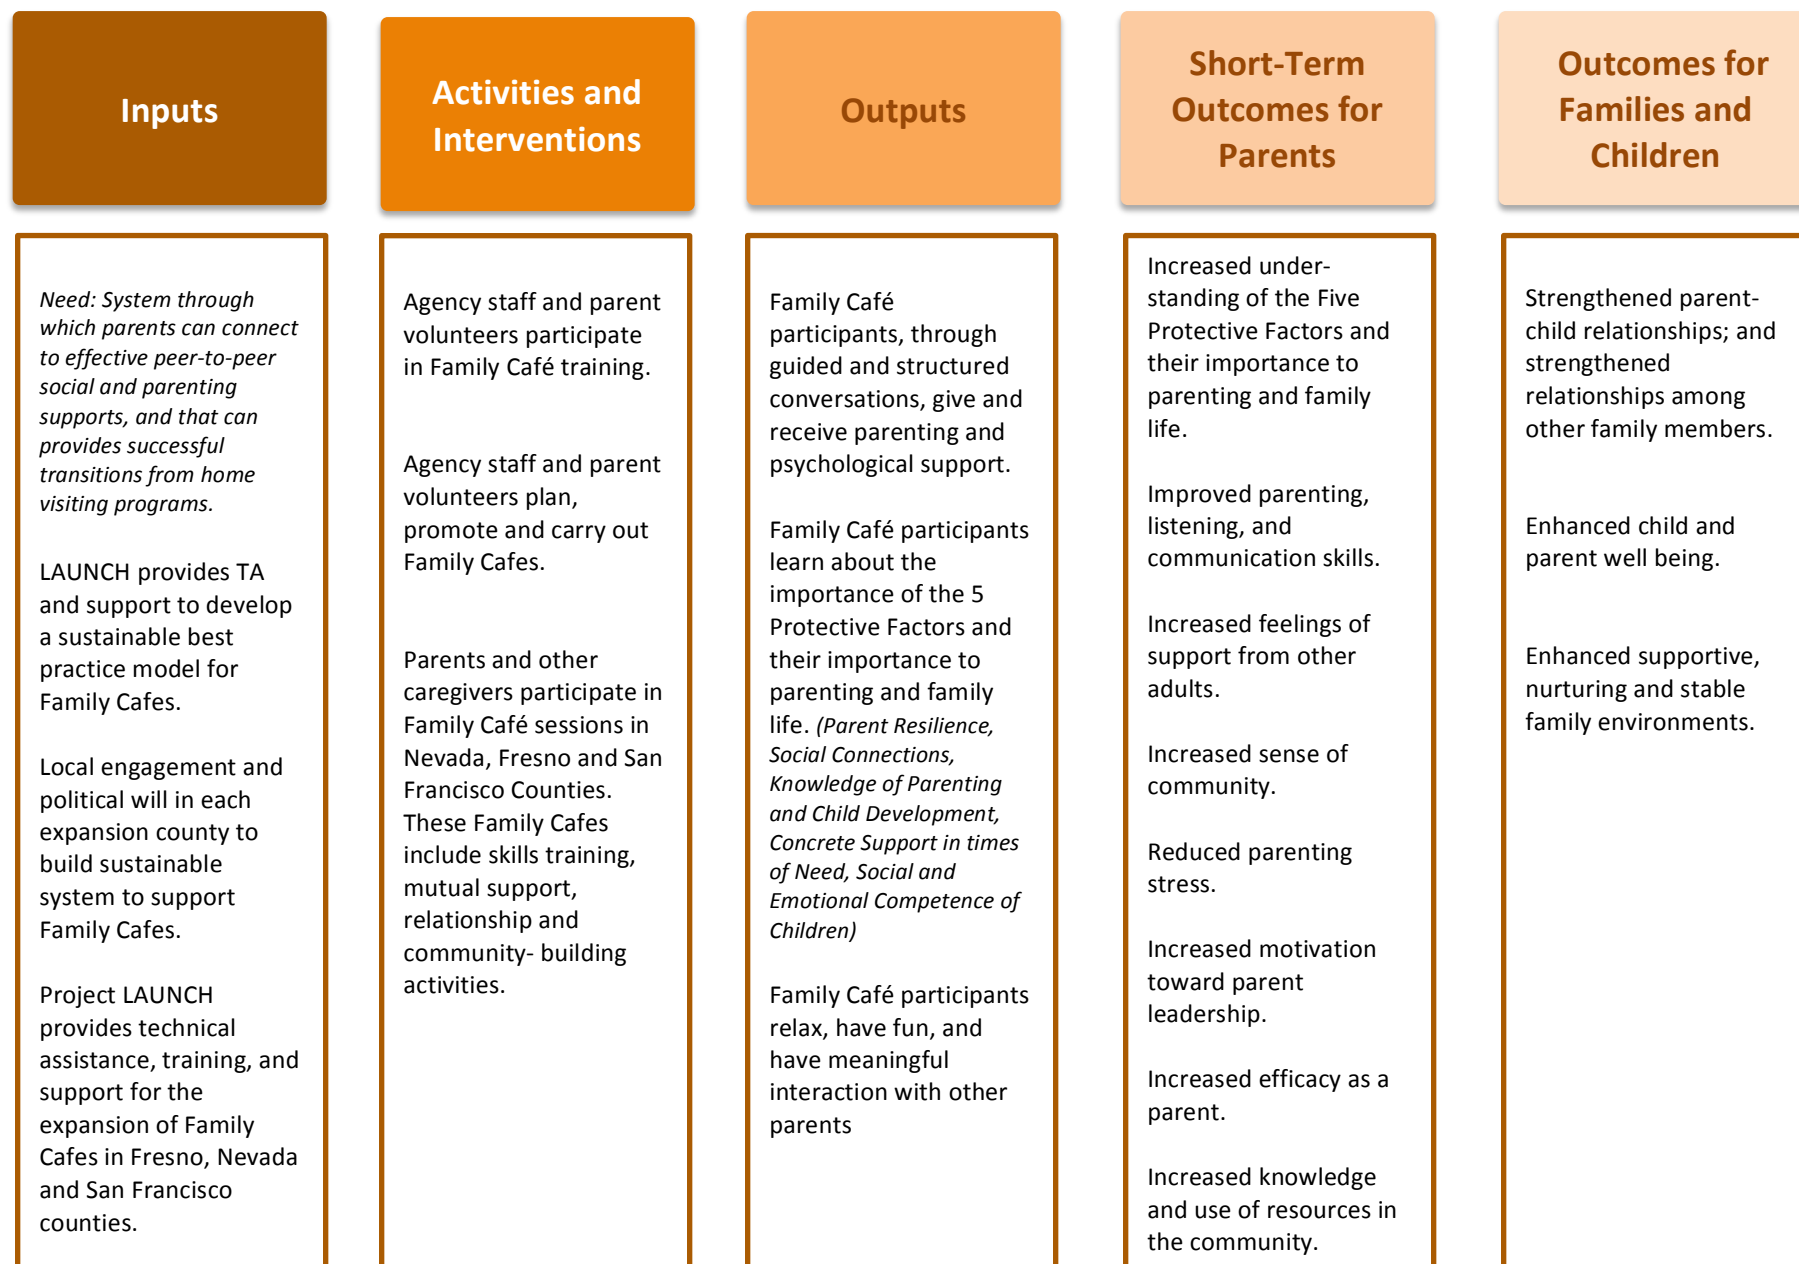

## California Project LAUNCH – Mental Health Consultation in Home Visiting Logic Model – 2017

## California Project LAUNCH – Family Cafe Logic Model – 2017

## California Project LAUNCH – Systems Integration Logic Model -- 2017