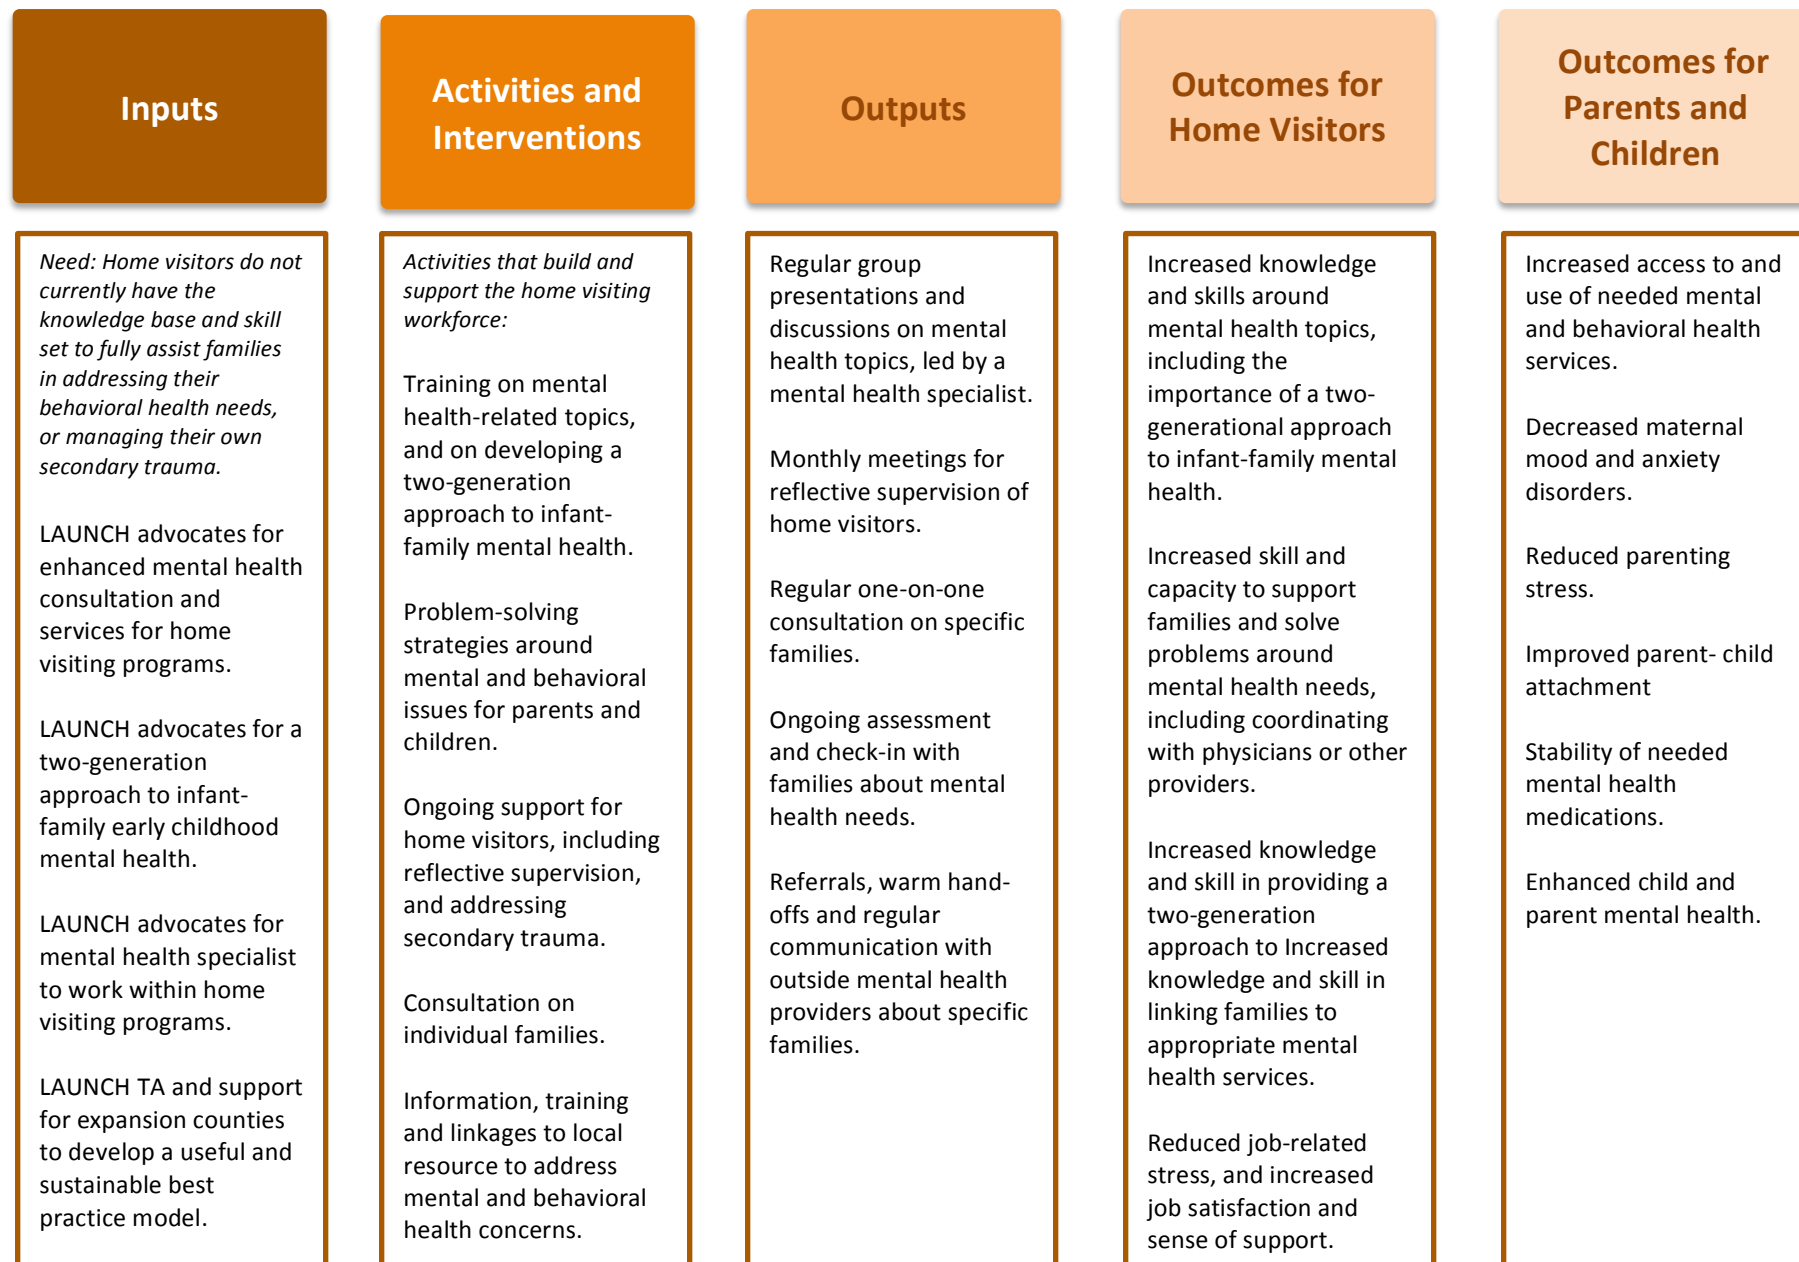

## California Project LAUNCH – Mental Health Consultation in Home Visiting Logic Model – 2017

## California Project LAUNCH – Family Cafe Logic Model – 2017

## California Project LAUNCH – Systems Integration Logic Model -- 2017